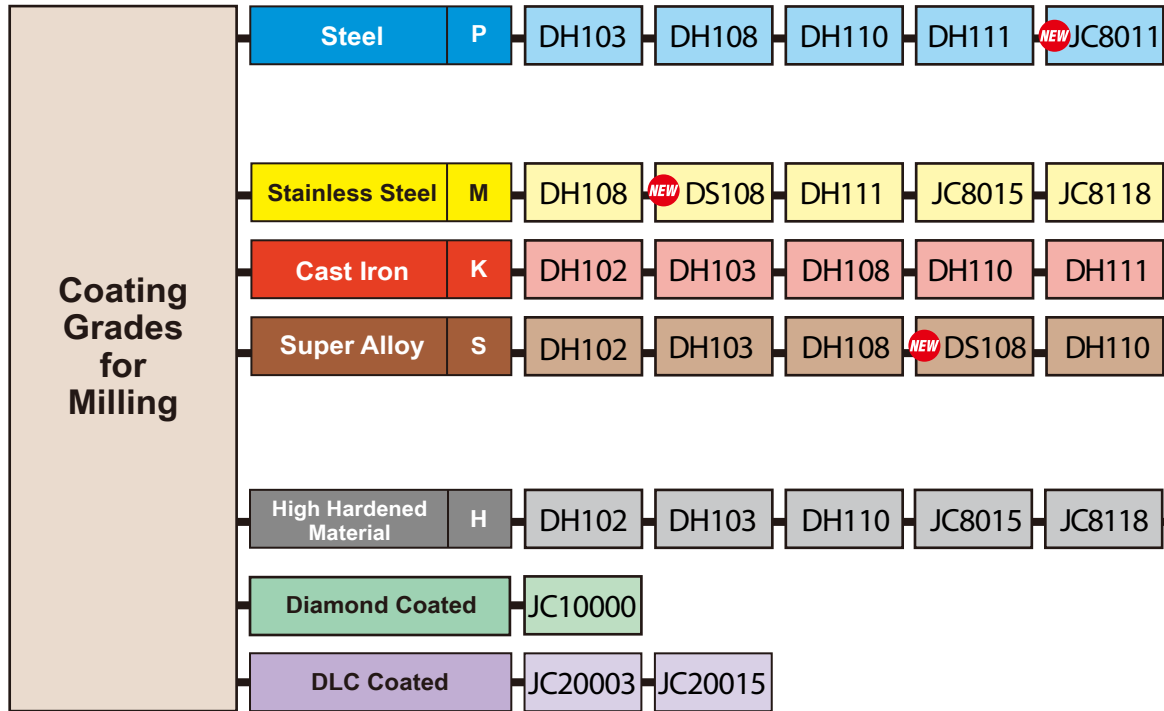

DIJET[®]

Carbide Grades

DIJET Grades for Milling Tools

DIJET Grades for Milling Tools

ISO Classification		P					M					K						
		P01	P10	P20	P30	P40	M01	M10	M20	M30	M40	K01	K10	K20	K30			
PVD Coating	DH Series	DH103	DH108	DH110	DH111	DH115		DH108	DH111				DH102	DH103	DH108	DH110	DH111	DH115
	NEW DS Series						NEW DS108											
	JC8000 Series	NEW JC8011	JC8015	JC8118	JC8050			JC8015	JC8118	JC8050				JC8015	JC8118			
	JC7500 Series			JC7550	JC7560		NEW JC7515		JC7550	JC7560								
	JC5000 Series		JC5015	JC5118	JC5240	JC5040		JC5015	JC5118					JC5015		JC5240		
	DLC Coating																	
	Diamond Coating																	
	Non-Coat													KT9	FZ15			
	Cermet		CX75	CX90				CX75						CX75				
	Sintered Super Hardened	CBN												JBN795	JBN500	JBN245		
Diamond																		

ISO Classification		N				S				H			
		N01	N10	N20	N30	S01	S10	S20	S30	H01	H10	H20	H30
PVD Coating	DH Series					DH102				DH102			
						DH103				DH103			
						DH108							
						DH110				DH110			
						DH111							
					DH115								
	NEW DS Series					NEW DS108							
						NEW DS118							
						NEW DS150							
	JC8000 Series					JC8015				JC8015			
						JC8118				JC8118			
						JC8050							
	JC7500 Series					NEW JC7515							
						JC7518							
						JC7550							
						JC7560							
	JC5000 Series					JC5015							
						JC5118				JC5118			
	DLC Coating	JC20003											
			JC20015										
	Diamond Coating	JC10000											
	Non-Coat	FZ05								FZ05			
		KT9											
		FZ15				FZ15				FZ15			
		FC18											
	Cermet												
Sintered Super Hardened	CBN									JBN795			
										JBN500			
	Diamond	JDA30											
		JDA10											