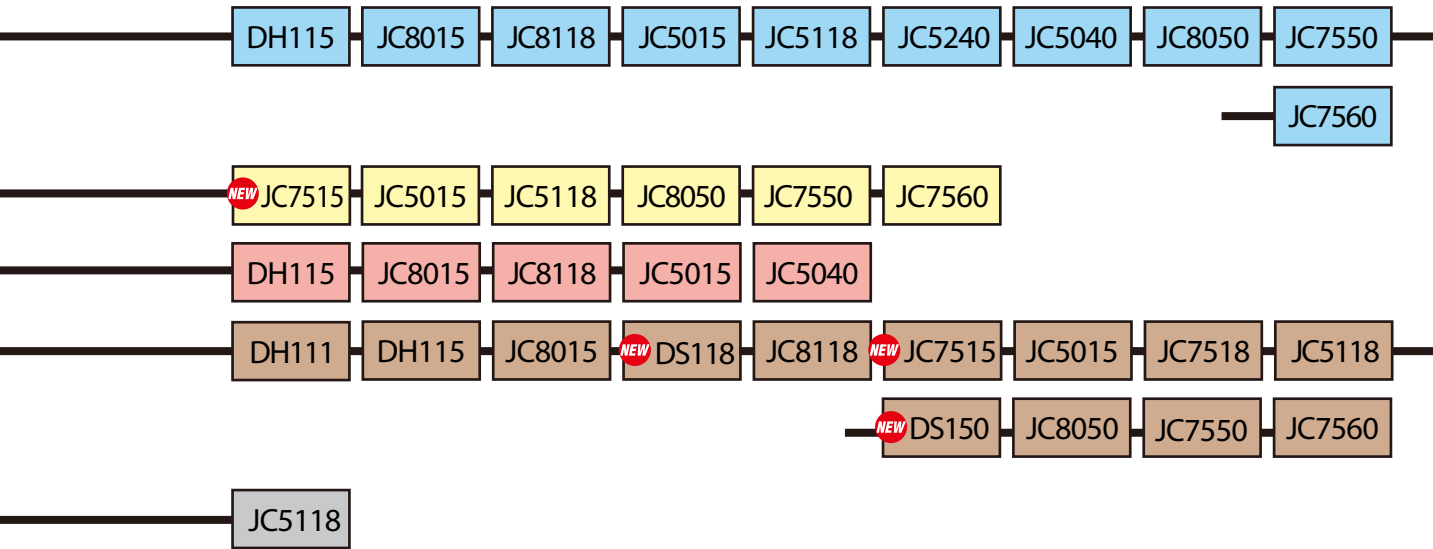

DIJET[®]

Carbide Grades

DIJET Grades for Milling Tools

DIJET Grades for Milling Tools

ISO Classification		P					M					K						
		P01	P10	P20	P30	P40	M01	M10	M20	M30	M40	K01	K10	K20	K30			
PVD Coating	DH Series	DH103	DH108	DH110	DH111	DH115		DH108	DH111				DH102	DH103	DH108	DH110	DH111	DH115
	NEW DS Series						NEW DS108											
	JC8000 Series	NEW JC8011	JC8015	JC8118	JC8050			JC8015	JC8118	JC8050				JC8015	JC8118			
	JC7500 Series			JC7550	JC7560		NEW JC7515		JC7550	JC7560								
	JC5000 Series		JC5015	JC5118	JC5240	JC5040		JC5015	JC5118					JC5015		JC5240		
	DLC Coating																	
	Diamond Coating																	
	Non-Coat													KT9	FZ15			
	Cermet		CX75	CX90				CX75						CX75				
	Sintered Super Hardened	CBN												JBN795	JBN500	JBN245		
Diamond																		

ISO Classification		N				S				H			
		N01	N10	N20	N30	S01	S10	S20	S30	H01	H10	H20	H30
PVD Coating	DH Series					DH102				DH102			
						DH103				DH103			
						DH108							
						DH110				DH110			
						DH111							
					DH115								
	NEW DS Series					NEW DS108							
						NEW DS118							
						NEW DS150							
	JC8000 Series					JC8015				JC8015			
						JC8118				JC8118			
						JC8050							
	JC7500 Series					NEW JC7515							
						JC7518							
						JC7550							
						JC7560							
	JC5000 Series					JC5015							
						JC5118				JC5118			
	DLC Coating	JC20003											
			JC20015										
	Diamond Coating	JC10000											
	Non-Coat	FZ05								FZ05			
		KT9											
		FZ15				FZ15				FZ15			
		FC18											
	Cermet												
Sintered Super Hardened	CBN									JBN795			
										JBN500			
	Diamond	JDA30											
		JDA10											