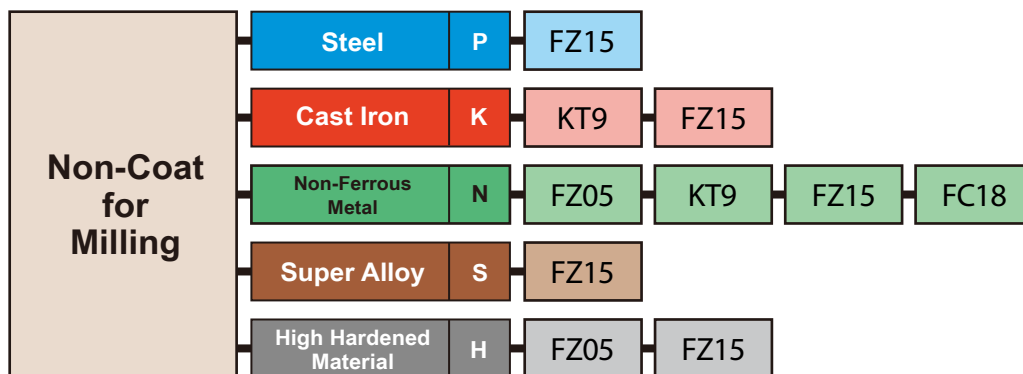

DIJET[®]

Carbide Grades

DIJET Grades for Milling Tools

DIJET Grades for Milling Tools

ISO Classification		P					M					K						
		P01	P10	P20	P30	P40	M01	M10	M20	M30	M40	K01	K10	K20	K30			
PVD Coating	DH Series	DH103	DH108	DH110	DH111	DH115		DH108	DH111				DH102	DH103	DH108	DH110	DH111	DH115
	NEW DS Series						NEW DS108											
	JC8000 Series	NEW JC8011	JC8015	JC8118	JC8050			JC8015	JC8118	JC8050				JC8015	JC8118			
	JC7500 Series			JC7550	JC7560		NEW JC7515		JC7550	JC7560								
	JC5000 Series		JC5015	JC5118	JC5240	JC5040		JC5015	JC5118					JC5015		JC5240		
	DLC Coating																	
	Diamond Coating																	
	Non-Coat													KT9	FZ15			
	Cermet		CX75	CX90				CX75						CX75				
	Sintered Super Hardened	CBN												JBN795	JBN500	JBN245		
Diamond																		

ISO Classification		N				S				H			
		N01	N10	N20	N30	S01	S10	S20	S30	H01	H10	H20	H30
PVD Coating	DH Series					DH102				DH102			
						DH103				DH103			
						DH108							
						DH110				DH110			
						DH111							
					DH115								
	NEW DS Series					NEW DS108							
						NEW DS118							
						NEW DS150							
	JC8000 Series					JC8015				JC8015			
						JC8118				JC8118			
						JC8050							
	JC7500 Series					NEW JC7515							
						JC7518							
						JC7550							
						JC7560							
	JC5000 Series					JC5015							
						JC5118				JC5118			
	DLC Coating	JC20003											
			JC20015										
	Diamond Coating	JC10000											
	Non-Coat	FZ05								FZ05			
		KT9											
		FZ15				FZ15				FZ15			
		FC18											
	Cermet												
Sintered Super Hardened	CBN									JBN795			
										JBN500			
	Diamond	JDA30											
		JDA10											