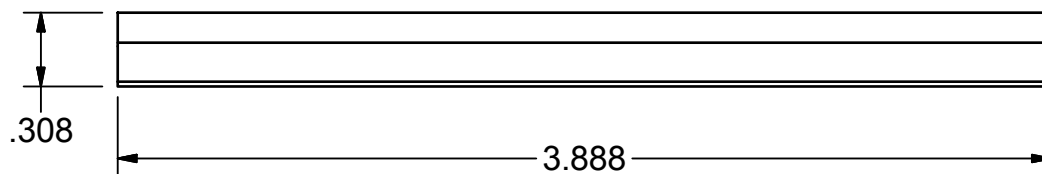

3X HOLES FOR
M5 FHCS

RAPTOR[™]
WORKHOLDING PRODUCTS

**RWP-1051
THICK PARALLEL**