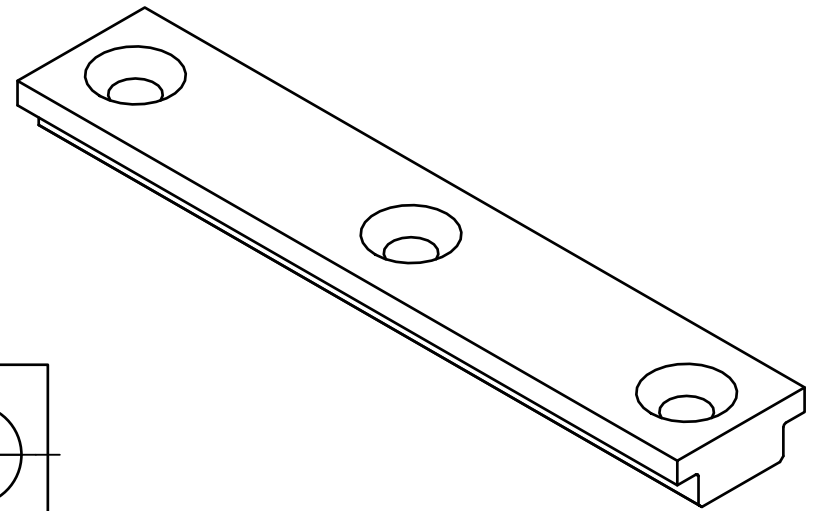

3X HOLES FOR
M5 FHCS

RAPTOR[™]
WORKHOLDING PRODUCTS

**RWP-1051
THICK PARALLEL**