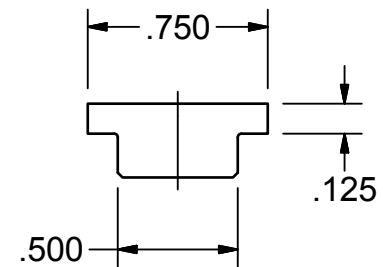

3X HOLES FOR
M5 FHCS

RAPTOR[™]
WORKHOLDING PRODUCTS

**RWP-1051
THICK PARALLEL**