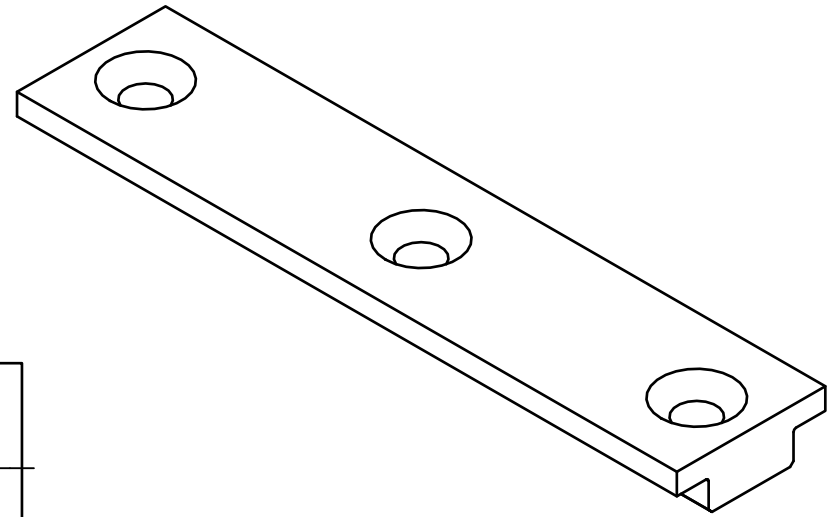

3X HOLES FOR
M5 FHCS

RAPTOR[™]
WORKHOLDING PRODUCTS

**RWP-1052
THIN PARALLEL**