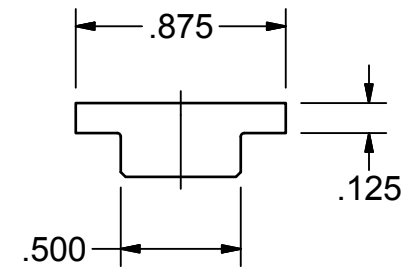

3X HOLES FOR
M5 FHCS

RAPTOR[™]
WORKHOLDING PRODUCTS

**RWP-1052
THIN PARALLEL**