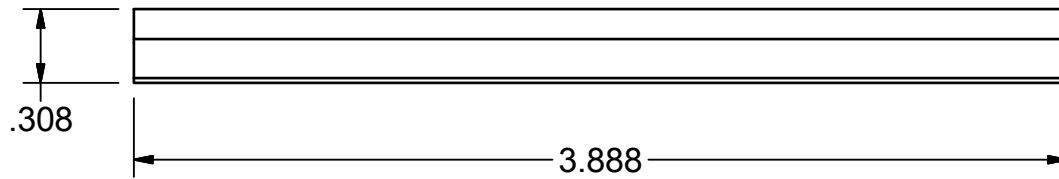

3X HOLES FOR
M5 FHCS

RAPTOR[™]
WORKHOLDING PRODUCTS

**RWP-1052
THIN PARALLEL**