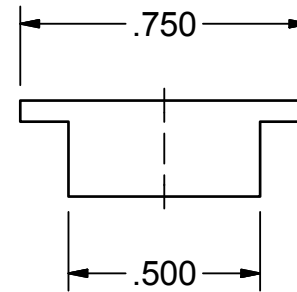

HOLE FOR M5 FHCS

**RAPTOR**<sup>™</sup>  
WORKHOLDING PRODUCTS

**RWP-33020  
MITEE-BITE END STOP**